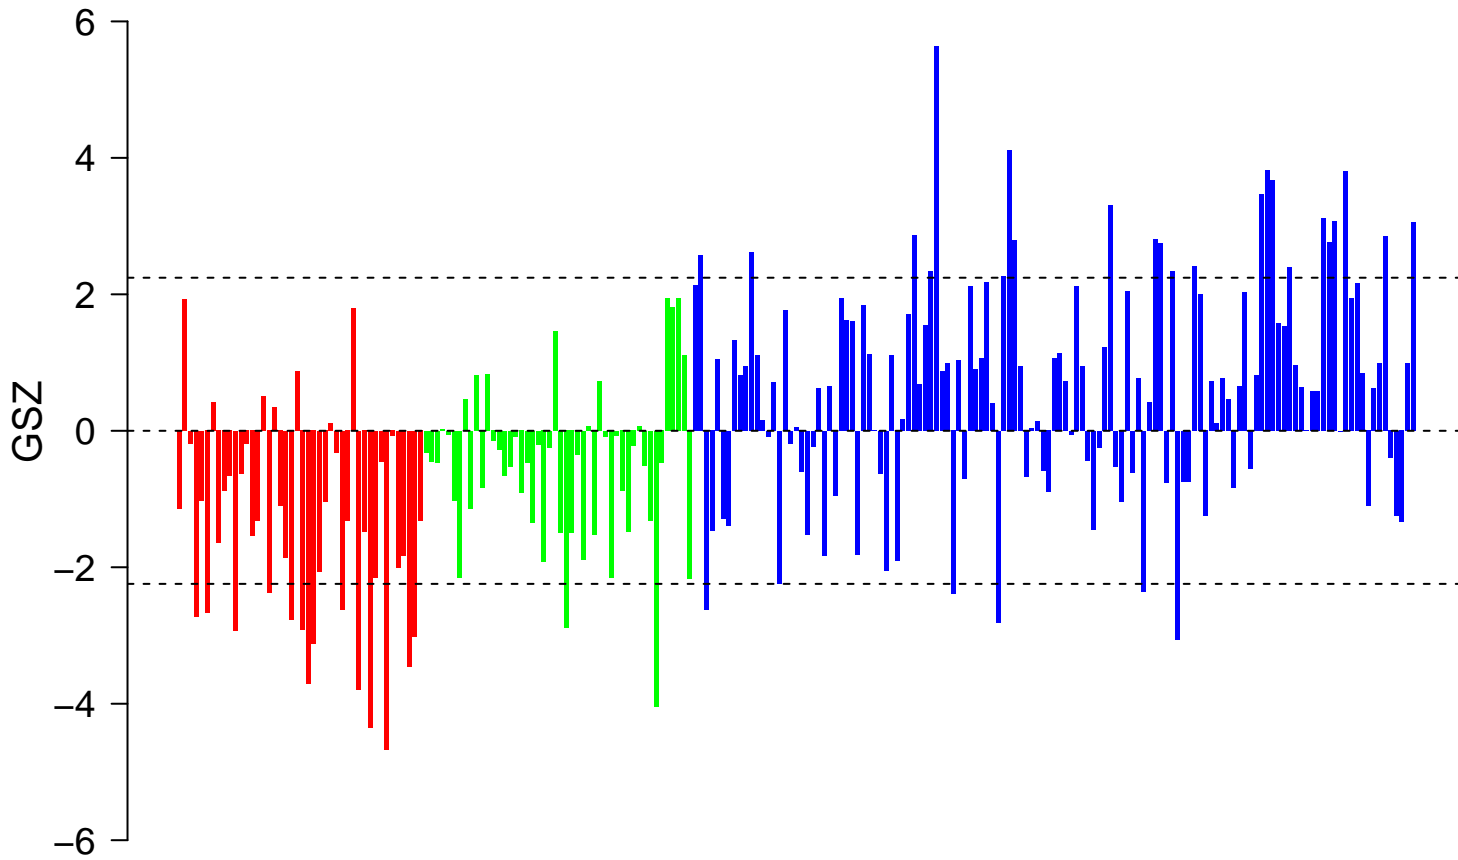

# LIM\_MAMMARY\_LUMINAL\_PROGENITOR\_UP

# LIM\_MAMMARY\_LUMINAL\_PROGENITOR\_UP

■ on  
■ -  
□ off